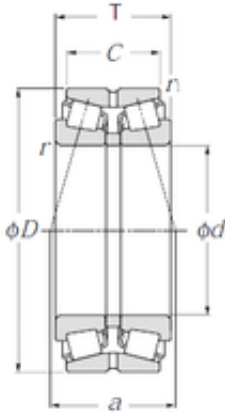

NTN BEARING CORP.OF

NTN 413168 Double Row Tapered Roller Bearings (Outside Direction)

Bearing No. 413168

413168 Bearing 2D drawings and 3D CAD models

Size	340x580x190 mm
Bore Diameter	340 mm
Outer Diameter	580 mm
Width	190 mm
d	340 mm
Fw	460 mm
D	580 mm
T	190 mm
C	169 mm
a	213 mm
r min.	6 mm
r1 min.	2 mm
Weight	188 Kg
Basic dynamic load rating (C)	2 690 kN
Basic static load rating (C0)	4 900 kN
Calculation factor (e)	0,4
Calculation factor (Y0)	1,64
Calculation factor (Y1)	1,68