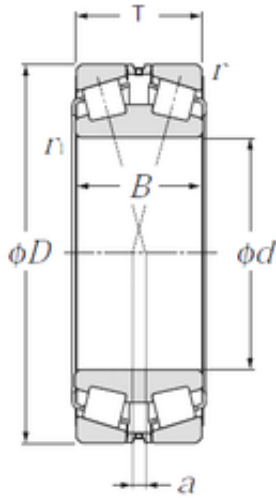

## 200 mm x 310 mm x 82 mm NTN 323040E1 Double Row Tapered Roller Bearings (Inside Direction)

Bearing No. 323040E1

Size	200x310x82 mm
Bore Diameter	200 mm
Outer Diameter	310 mm
Width	82 mm
d	200 mm
Fw	900 mm
D	310 mm
T	82 mm
B	82 mm
a	19 mm
r min.	2,5 mm
r1 min.	3 mm
Weight	21,7 Kg
Basic dynamic load rating (C)	720 kN
Basic static load rating (C0)	1 320 kN
Calculation factor (e)	0,37
Calculation factor (Y0)	1,76
Calculation factor (Y1)	1,8