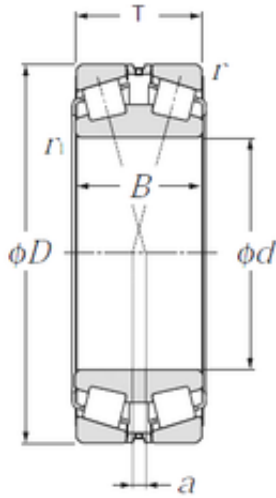

NTN BEARING CORP.OF

190 mm x 290 mm x 75 mm NTN 323038E1 Double Row Tapered Roller Bearings

Bearing No. 323038E1

Size	190x290x75 mm
Bore Diameter	190 mm
Outer Diameter	290 mm
Width	75 mm
d	190 mm
Fw	940 mm
D	290 mm
T	75 mm
B	75 mm
a	17,5 mm
r min.	2,5 mm
r1 min.	3 mm
Weight	17,9 Kg
Basic dynamic load rating (C)	615 kN
Basic static load rating (C0)	1 110 kN
Calculation factor (e)	0,37
Calculation factor (Y0)	1,76
Calculation factor (Y1)	1,8

323038E1 Bearing 2D drawings and 3D CAD models