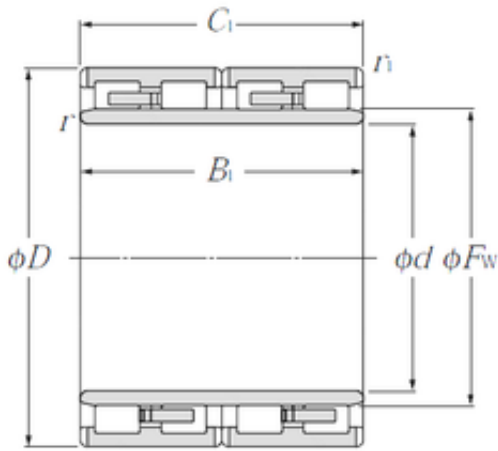

NTN BEARING CORP.OF

220 mm x 300 mm x 160 mm NTN 4R4419 4-Row Cylindrical Roller Bearings

Bearing No. 4R4419

Size	220x300x160 mm
Bore Diameter	220 mm
Outer Diameter	300 mm
Width	160 mm
d	220 mm
Fw	245 mm
D	300 mm
B	160 mm
C	160 mm
r min.	2,5 mm
r1 min.	2,5 mm
Weight	32,8 Kg
Basic dynamic load rating (C)	1 000 kN

4R4419 Bearing 2D drawings and 3D CAD models